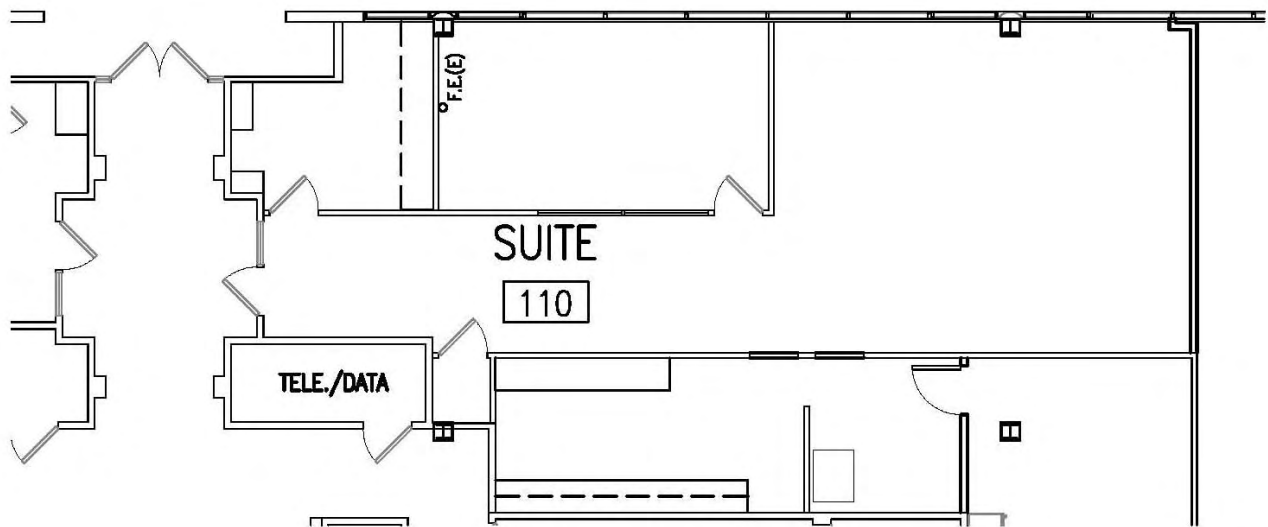

WASHINGTON PARK

33801 - 1st Way South
Federal Way, WA

Suite 110 — 1,315 Square Feet

Denise Davis

253.779.2423

ddavis@neilwalter.com

Mike Norman

253.779.2404